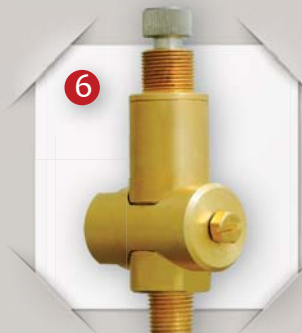

Introducing

* *new* products * *new* solutions *

Clippard

Clippard Instrument Laboratory, Inc.

Providing innovative solutions for today's engineering challenges.

877-245-6247 • www.clippard.com